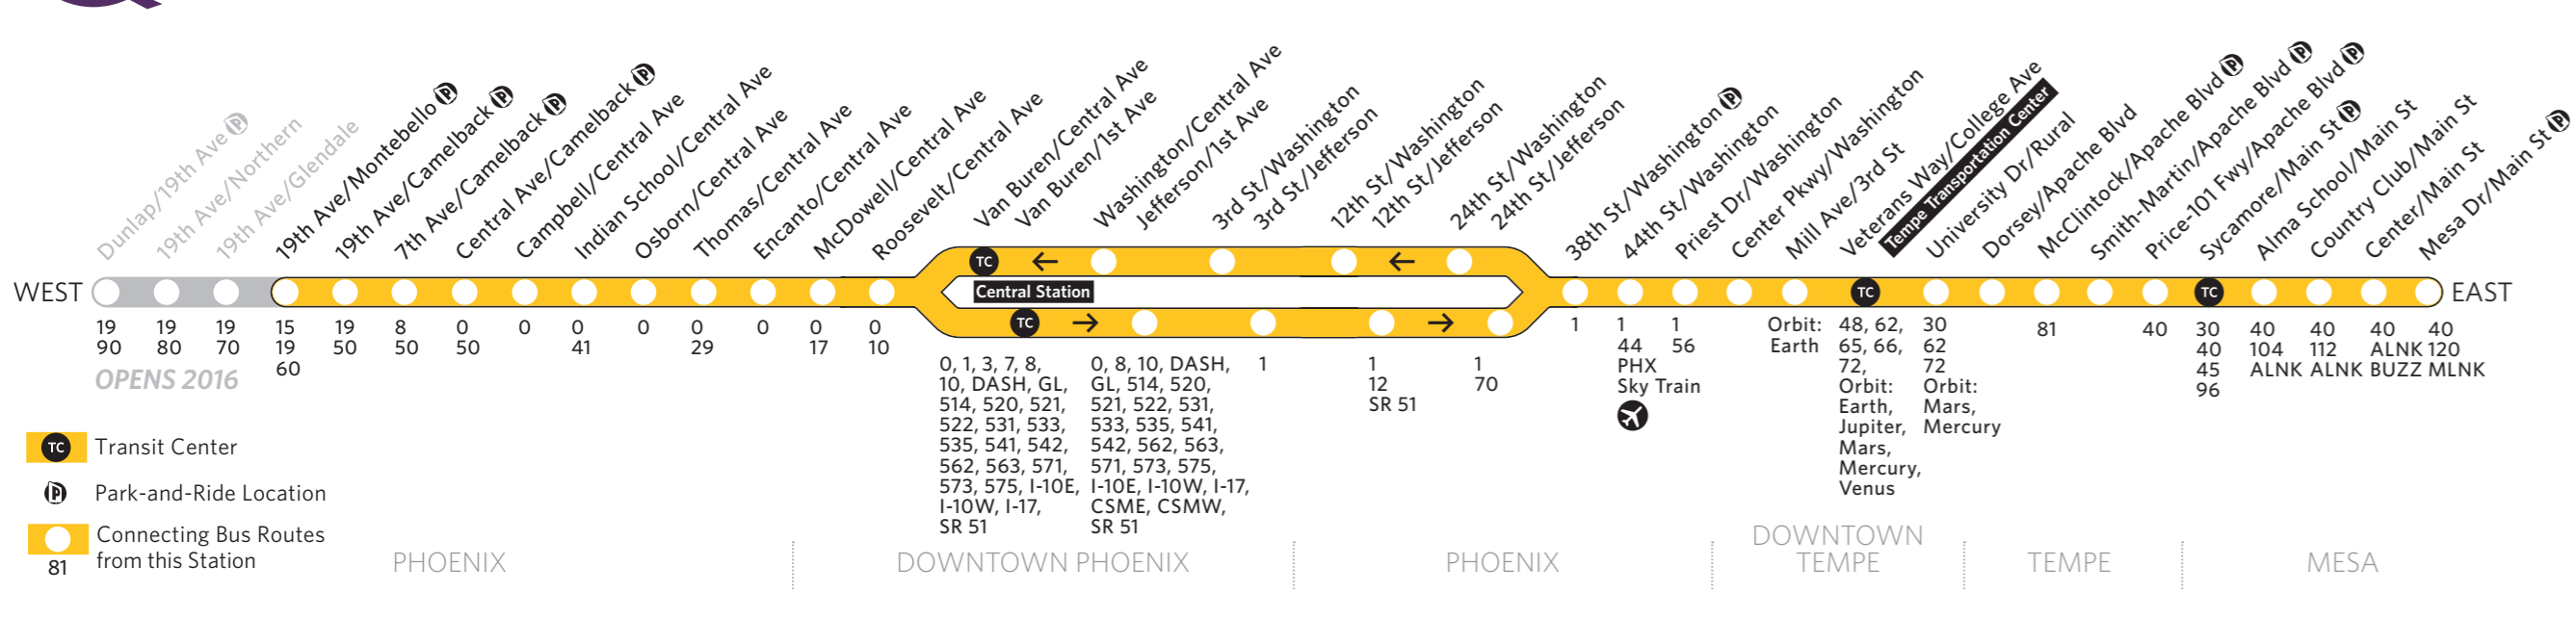

Valley Metro Rail

Information On-The-Go

Download our new mobile app, Ridekick™. It's your sidekick to traveling on public transportation in metro Phoenix.

NextRide

Call 602.253.5000
2. Say "NextRide"
3. Say or enter the 5-digit STOP#

Text*

1. Text "64274"
2. Enter "NRKD" and the 5-digit STOP#
3. Select "Send"

Mobile Site

1. On your phone, go to valleymetro.org
2. Enter the 5-digit STOP#
3. Select "Go"

Service only available in English. Servicio disponible solamente en inglés.

valleymetro.org
602.253.5000
TTY 602.251.2039