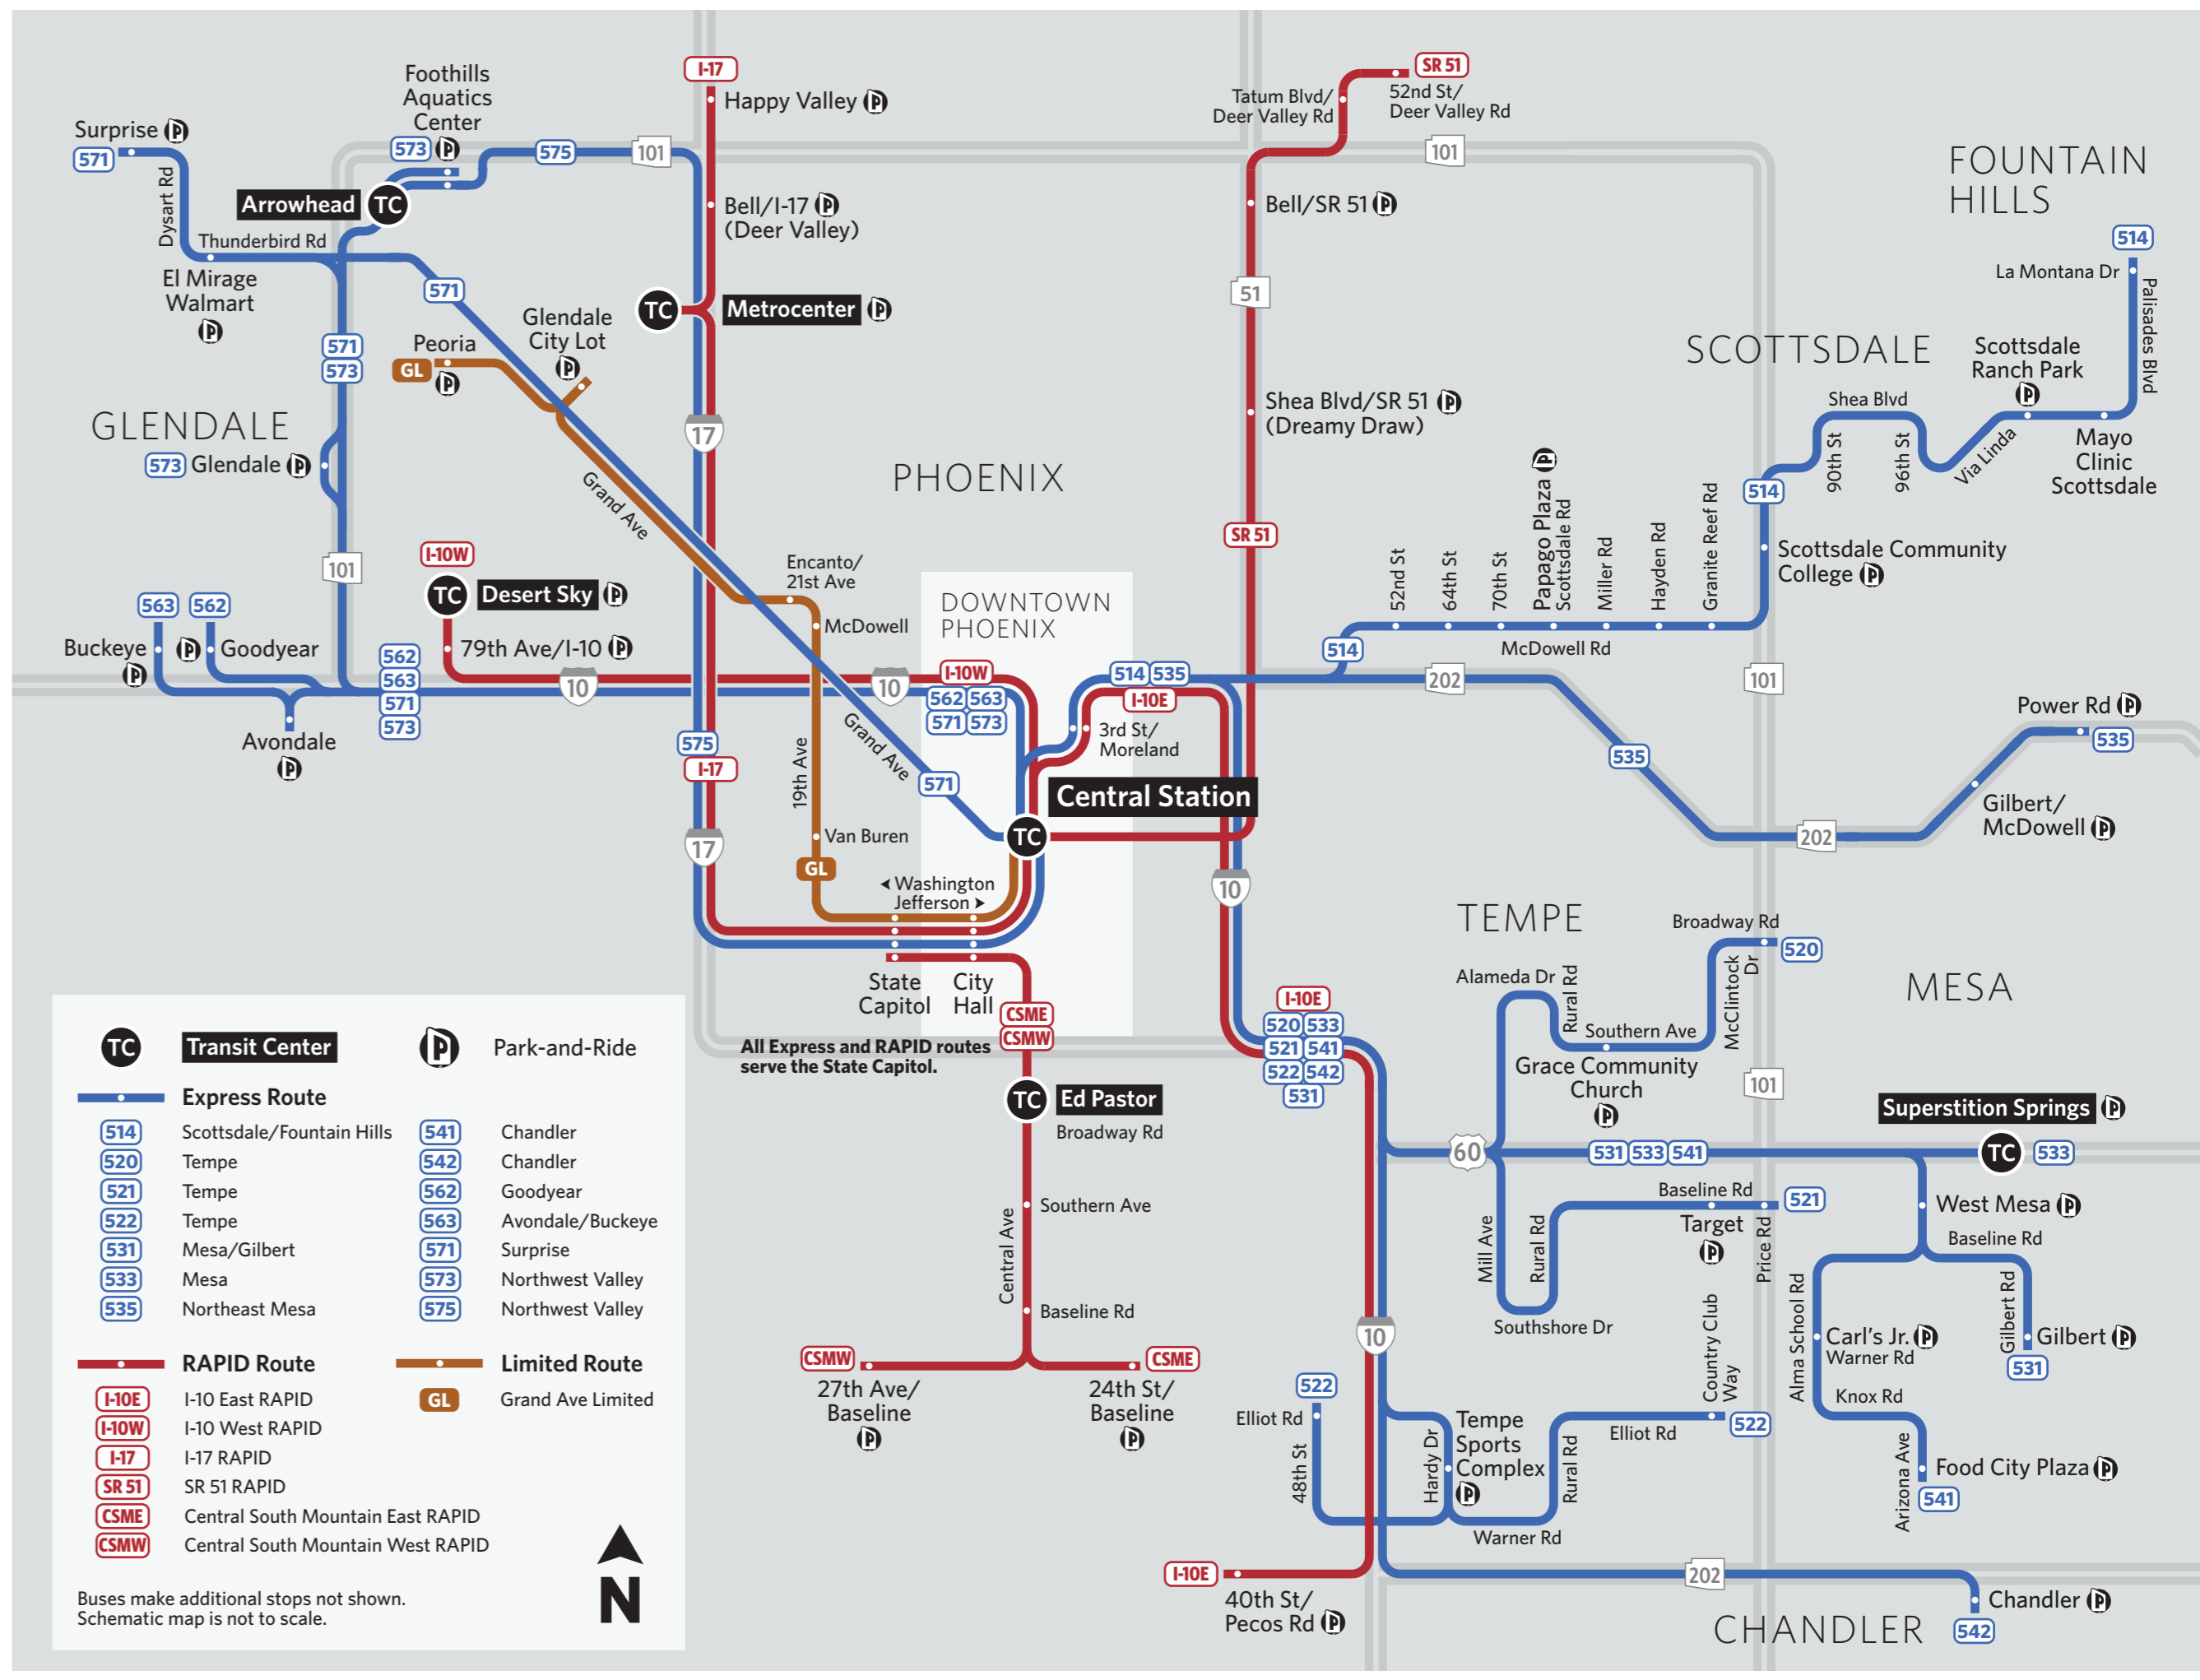

Express, RAPID and Limited Routes

Commuter Bus Service / Servicio de viajes diarios hacia el trabajo por autobús

Valley Metro Rail Station and Line, PHX Sky Train, Bus routes from this stop, LINK Bus, LINK Circulator, RAPID Bus, Local Bus, Express Bus, Bus Stop, Park-and-Ride, Transit Center, Bike Rack, Bike Locker, Dial-a-Ride Service (DAR), Circulator Routes: DASH (Phoenix Downtown Area Shuttle), MARY (Maryvale Area Route for You), MRT (Scottsdale Miller Road Trolley), ORB (Tempe Orbit), SMART (Sunnyslope Multiaccess Residential Transit)

Park-and-Rides Estacionamientos

Fares Tarifas

Refer to the chart below to find your fare. *Veá la gráfica de abajo para encontrar su tarifa.*

Local Bus/LINK/Light Rail	Autobús local/LINK/tren ligero
1-Ride / 1 Viaje¹	$2.00
All-Day Pass / Todo el día²	$4.00
7-Day / 7 días³	$20.00
15-Day / 15 días⁴	$33.00
31-Day / 31 días⁵	$64.00
Reduced Local Bus/LINK/Light Rail⁶	Tarifa reducida de autobús local/LINK/tren ligero⁶
1-Ride / 1 Viaje¹	$1.00
All-Day Pass / Todo el día²	$2.00
7-Day / 7 días³	$10.00
15-Day / 15 días⁴	$16.50
31-Day / 31 días⁵	$32.00
Express/RAPID Bus	Tarifa del autobús Express/RAPID
1-Ride / 1 Viaje¹	$3.25
All-Day Pass / Todo el día²	$6.50
31-Day / 31 días⁵	$104.00
Rural Route Ruta rural⁶	
1-Way / 1 Dirección	$4.00

Light rail, local bus and LINK share the same fare structure and all pass types can be purchased from Valley Metro fare vending machines. Express/RAPID refers to express bus service which has an upgraded cost.

1. The 1-Ride fare is valid for a single trip on bus or light rail, not both. One-ride fares purchased through the fare vending machines are for light rail travel only.
2. Price when purchased off-bus at participating retailer.
3. Reduced fare is valid for youth 6-18, seniors 65 and older, persons with disabilities and Medicare cardholders only.
4. Average fare per trip; flat rate based on distance traveled.
5. Valid for consecutive days only.
6. El tren ligero, los autobuses locales y el servicio LINK comparten la misma estructura de tarifas y todo tipo de pases pueden comprarse en las máquinas vendedoras de pasajes de Valley Metro. Express/RAPID se refiere al servicio expreso de autobús, el cual tiene un costo un poco más alto.
7. El pasaje para 1 viaje es válido para un viaje de ida en autobús o tren ligero y no para ambos. Los pasajes para 1 viaje comprados en una máquina vendedora de pasajes son sólo para el tren ligero. Precio de compra en una tienda participante antes de abordar el autobús.
8. La tarifa reducida es válida sólo para jóvenes de 6 a 18 años de edad, personas de 65 años de edad y mayores, personas con discapacidades, y tarjetas habientes de Medicare. Se requiere comprobante de elegibilidad.
9. Tarifa media por viaje; tarifa plana basada en la distancia recorrida.
10. Válida para días consecutivos solamente.